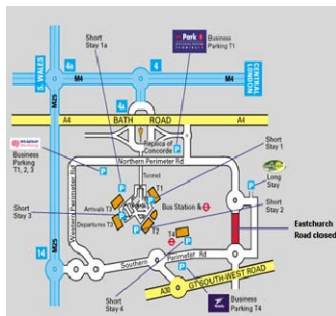

## AIRPORTS

### London Heathrow Airport

<b>Operator:</b>	Meteor Parking LTD
<b>Upgrade:</b>	1999
<b>Car Park:</b>	2 Car Parks with 5,880 spaces
<b>Equipment:</b>	<p><u>Pink Elephant Car Park:</u></p> <p>7 Entrance Control Terminals (EKG 100)          7 Exit Control Terminals (AKG 100)          2 Manual Cash Registers (HKC 100)          1 Data Control Center (DZ 100–3)</p> <p><u>Park 1:</u></p> <p>2 Entrance Control Terminals (EKG 100)          2 Exit Control Terminals (AKG 100)          1 Manual Cash Register (HKC 100)          1 Data Control Center (DZ 100 – 2)</p>
<b>Special Features:</b>	<p>-Windows Parkmaster Window Terminal          -All terminals are equipped with the credit card facility</p>